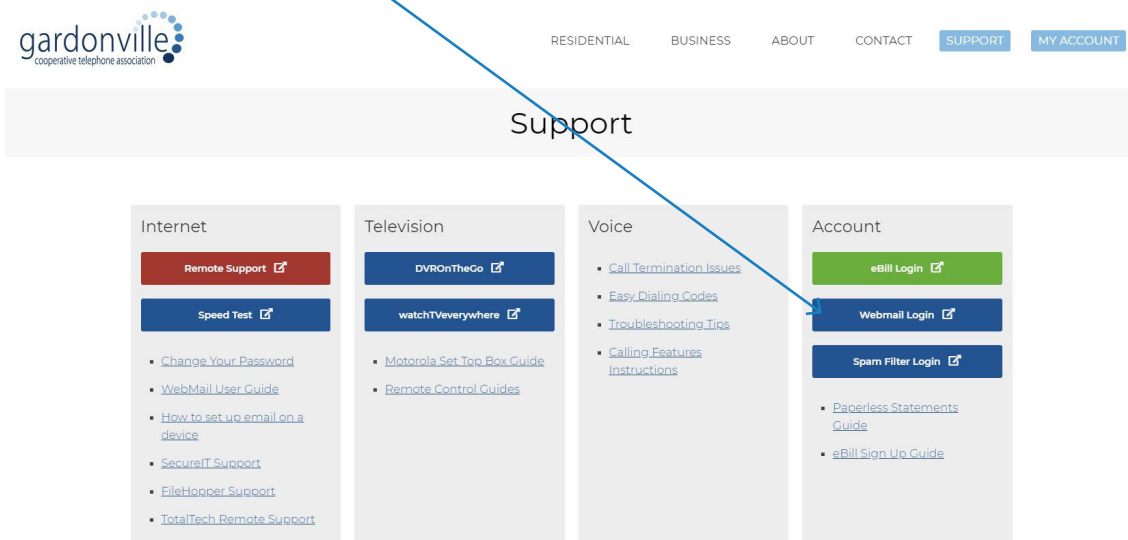

WebMail User Guide

If you subscribe to any GC Internet service, you were given the option to utilize at least one free gctel.com or gctel.net e-mail address. If you opted in to setting up this e-mail account, you will be able to check your e-mail anytime, anywhere with our WebMail service. Follow these simple steps to access your account:

1 Go to www.gctel.com and click on, "SUPPORT"

2 Click on, "Webmail Login"

3 Enter your e-mail address and password to log in to your WebMail account.

gardonville cooperative telephone association WisperNext WIRELESS INTERNET